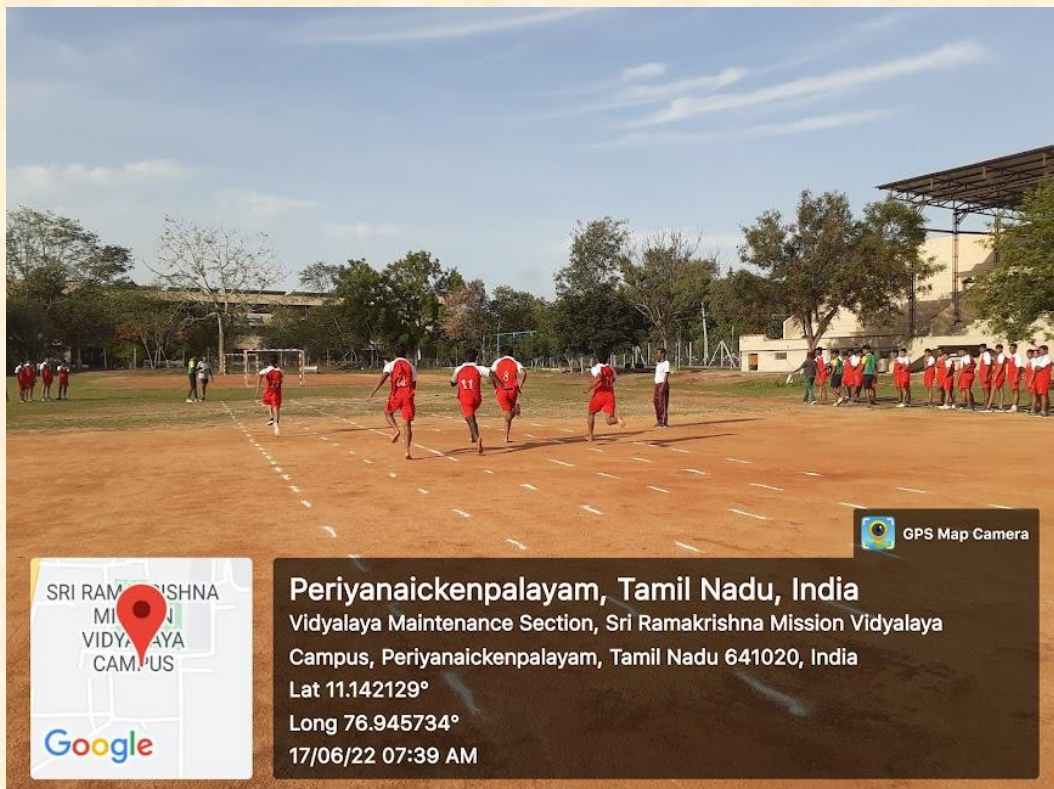

Athletic Track